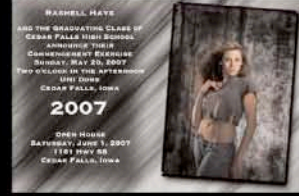

GC-16 4x6, 5x7, 5x8
Use color chart for backgrounds

GC-17 4x6, 5x7, 5x8
Use color chart for backgrounds

GC-18 4x6, 5x7, 5x8
Use color chart for backgrounds

GC-19 4x6, 5x7, 5x8

S2-01 4x6

S2-02 4x6

S2-04 4x6

S2-05 4x6

S2-07 4x6

S2-08 4x6

S2-09 4x6

S2-10 4x6

S1 Left 4x6 - Right Hand image placement also available S-1 Backgrounds

Use color chart below for background styles on GC-15,16,17,18, & 20 - And Type Style colors for GC-15,16, 18-20

Silver	Slate Blue	Light Sky Blue	Aqua	Dark Sea Green	Lime	Dark Orange	Maroon	Hot Pink	Plum	Lavender	Honey Dew
White	Black	Dark Blue	Dark Tide	Pale Turquoise	Dark Green	Gold	Fire Brick	Pale Violet Red	Deep Pink	Medium Purple	Papaya whip

Available Type Styles: Use color chart above for type color options	Arial	Lucida Calligraphy
	Book Antiqua	Jenkins 2.0
	Brush Script MT	Rage Italic